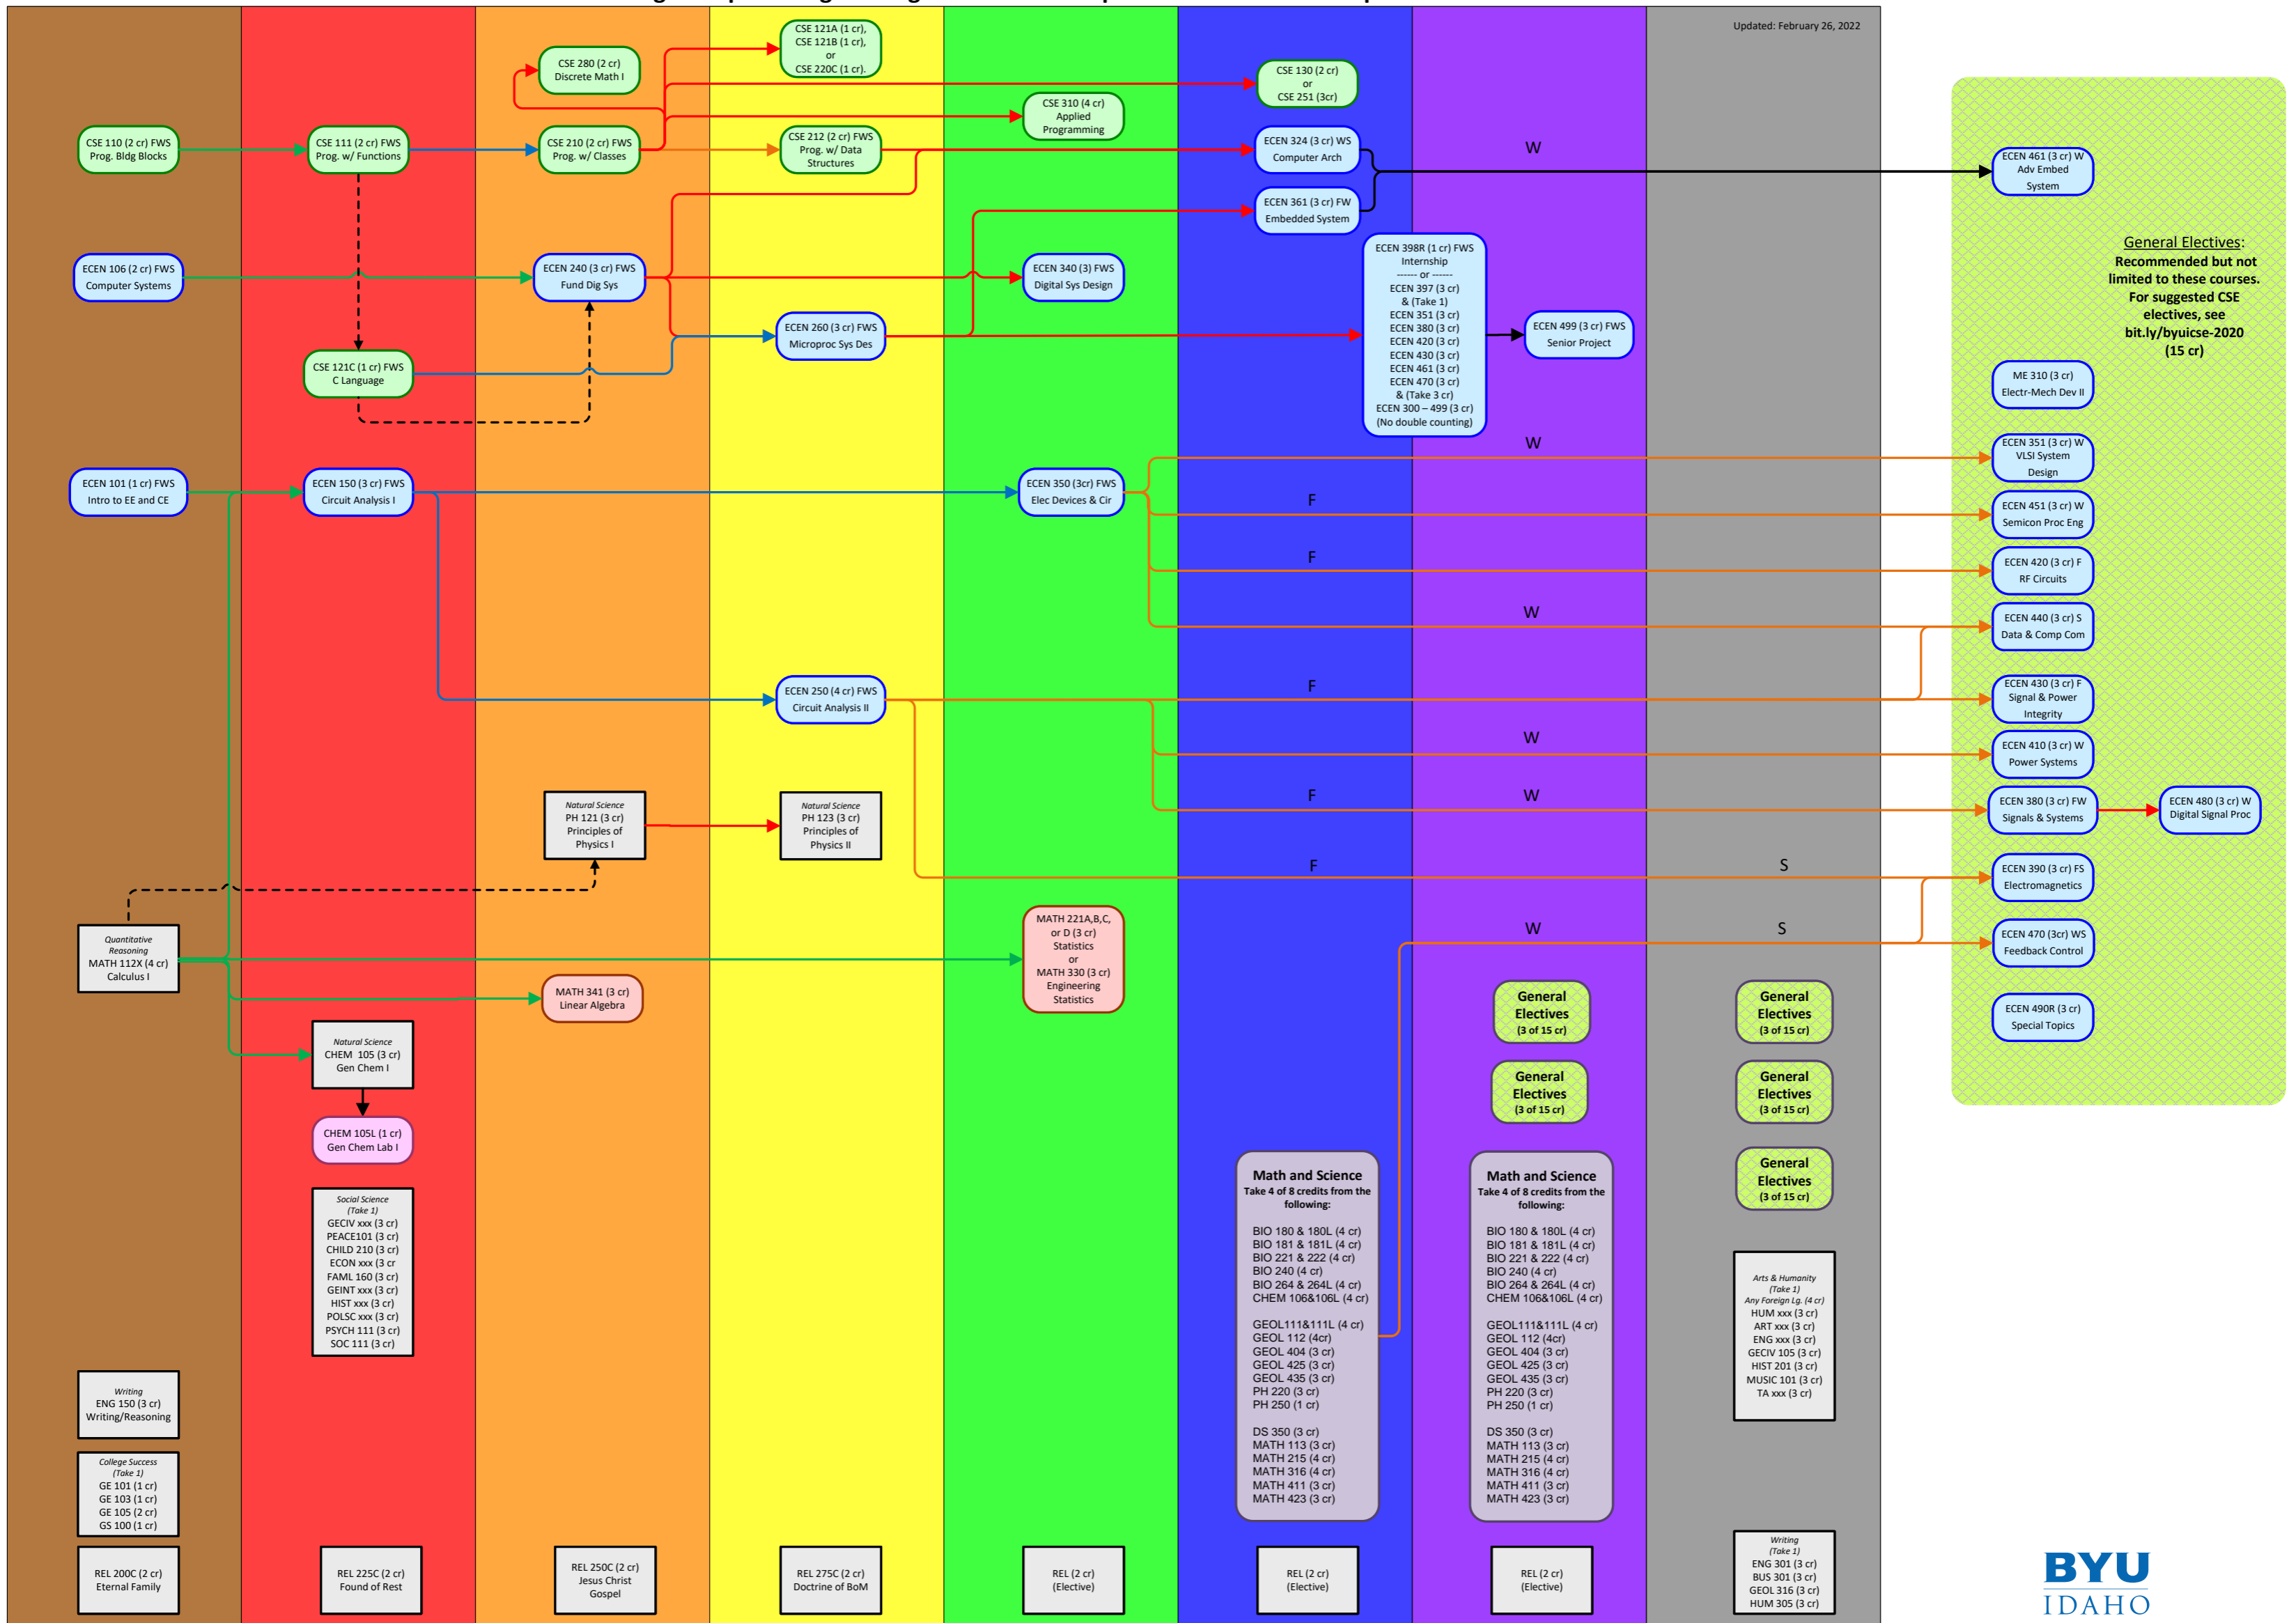

2022-2023 Catalog: Computer Engineering 8 Semester Completion Path - Course Dependencies shown

Updated: February 26, 2022

General Electives:
Recommended but not limited to these courses. For suggested CSE electives, see bit.ly/byuicse-2020 (15 cr)

- Math and Science**
Take 4 of 8 credits from the following:
- BIO 180 & 180L (4 cr)
 - BIO 181 & 181L (4 cr)
 - BIO 221 & 222 (4 cr)
 - BIO 240 (4 cr)
 - BIO 264 & 264L (4 cr)
 - CHEM 106&106L (4 cr)
 - GEOL111&111L (4 cr)
 - GEOL 112 (4cr)
 - GEOL 404 (3 cr)
 - GEOL 425 (3 cr)
 - GEOL 435 (3 cr)
 - PH 220 (3 cr)
 - PH 250 (1 cr)
 - DS 350 (3 cr)
 - MATH 113 (3 cr)
 - MATH 215 (4 cr)
 - MATH 316 (4 cr)
 - MATH 411 (3 cr)
 - MATH 423 (3 cr)

- Arts & Humanity**
(Take 1)
Any Foreign Lg. (4 cr)
HUM xxx (3 cr)
ART xxx (3 cr)
ENG xxx (3 cr)
GEOV 105 (3 cr)
HIST 201 (3 cr)
MUSIC 101 (3 cr)
TA xxx (3 cr)

- Writing**
(Take 1)
ENG 301 (3 cr)
BUS 301 (3 cr)
GEOG 316 (3 cr)
HUM 305 (3 cr)

15-16 credits

15 credits

15 credits

15 credits

15 credits

14 - 15 credits

15 credits

15 credits