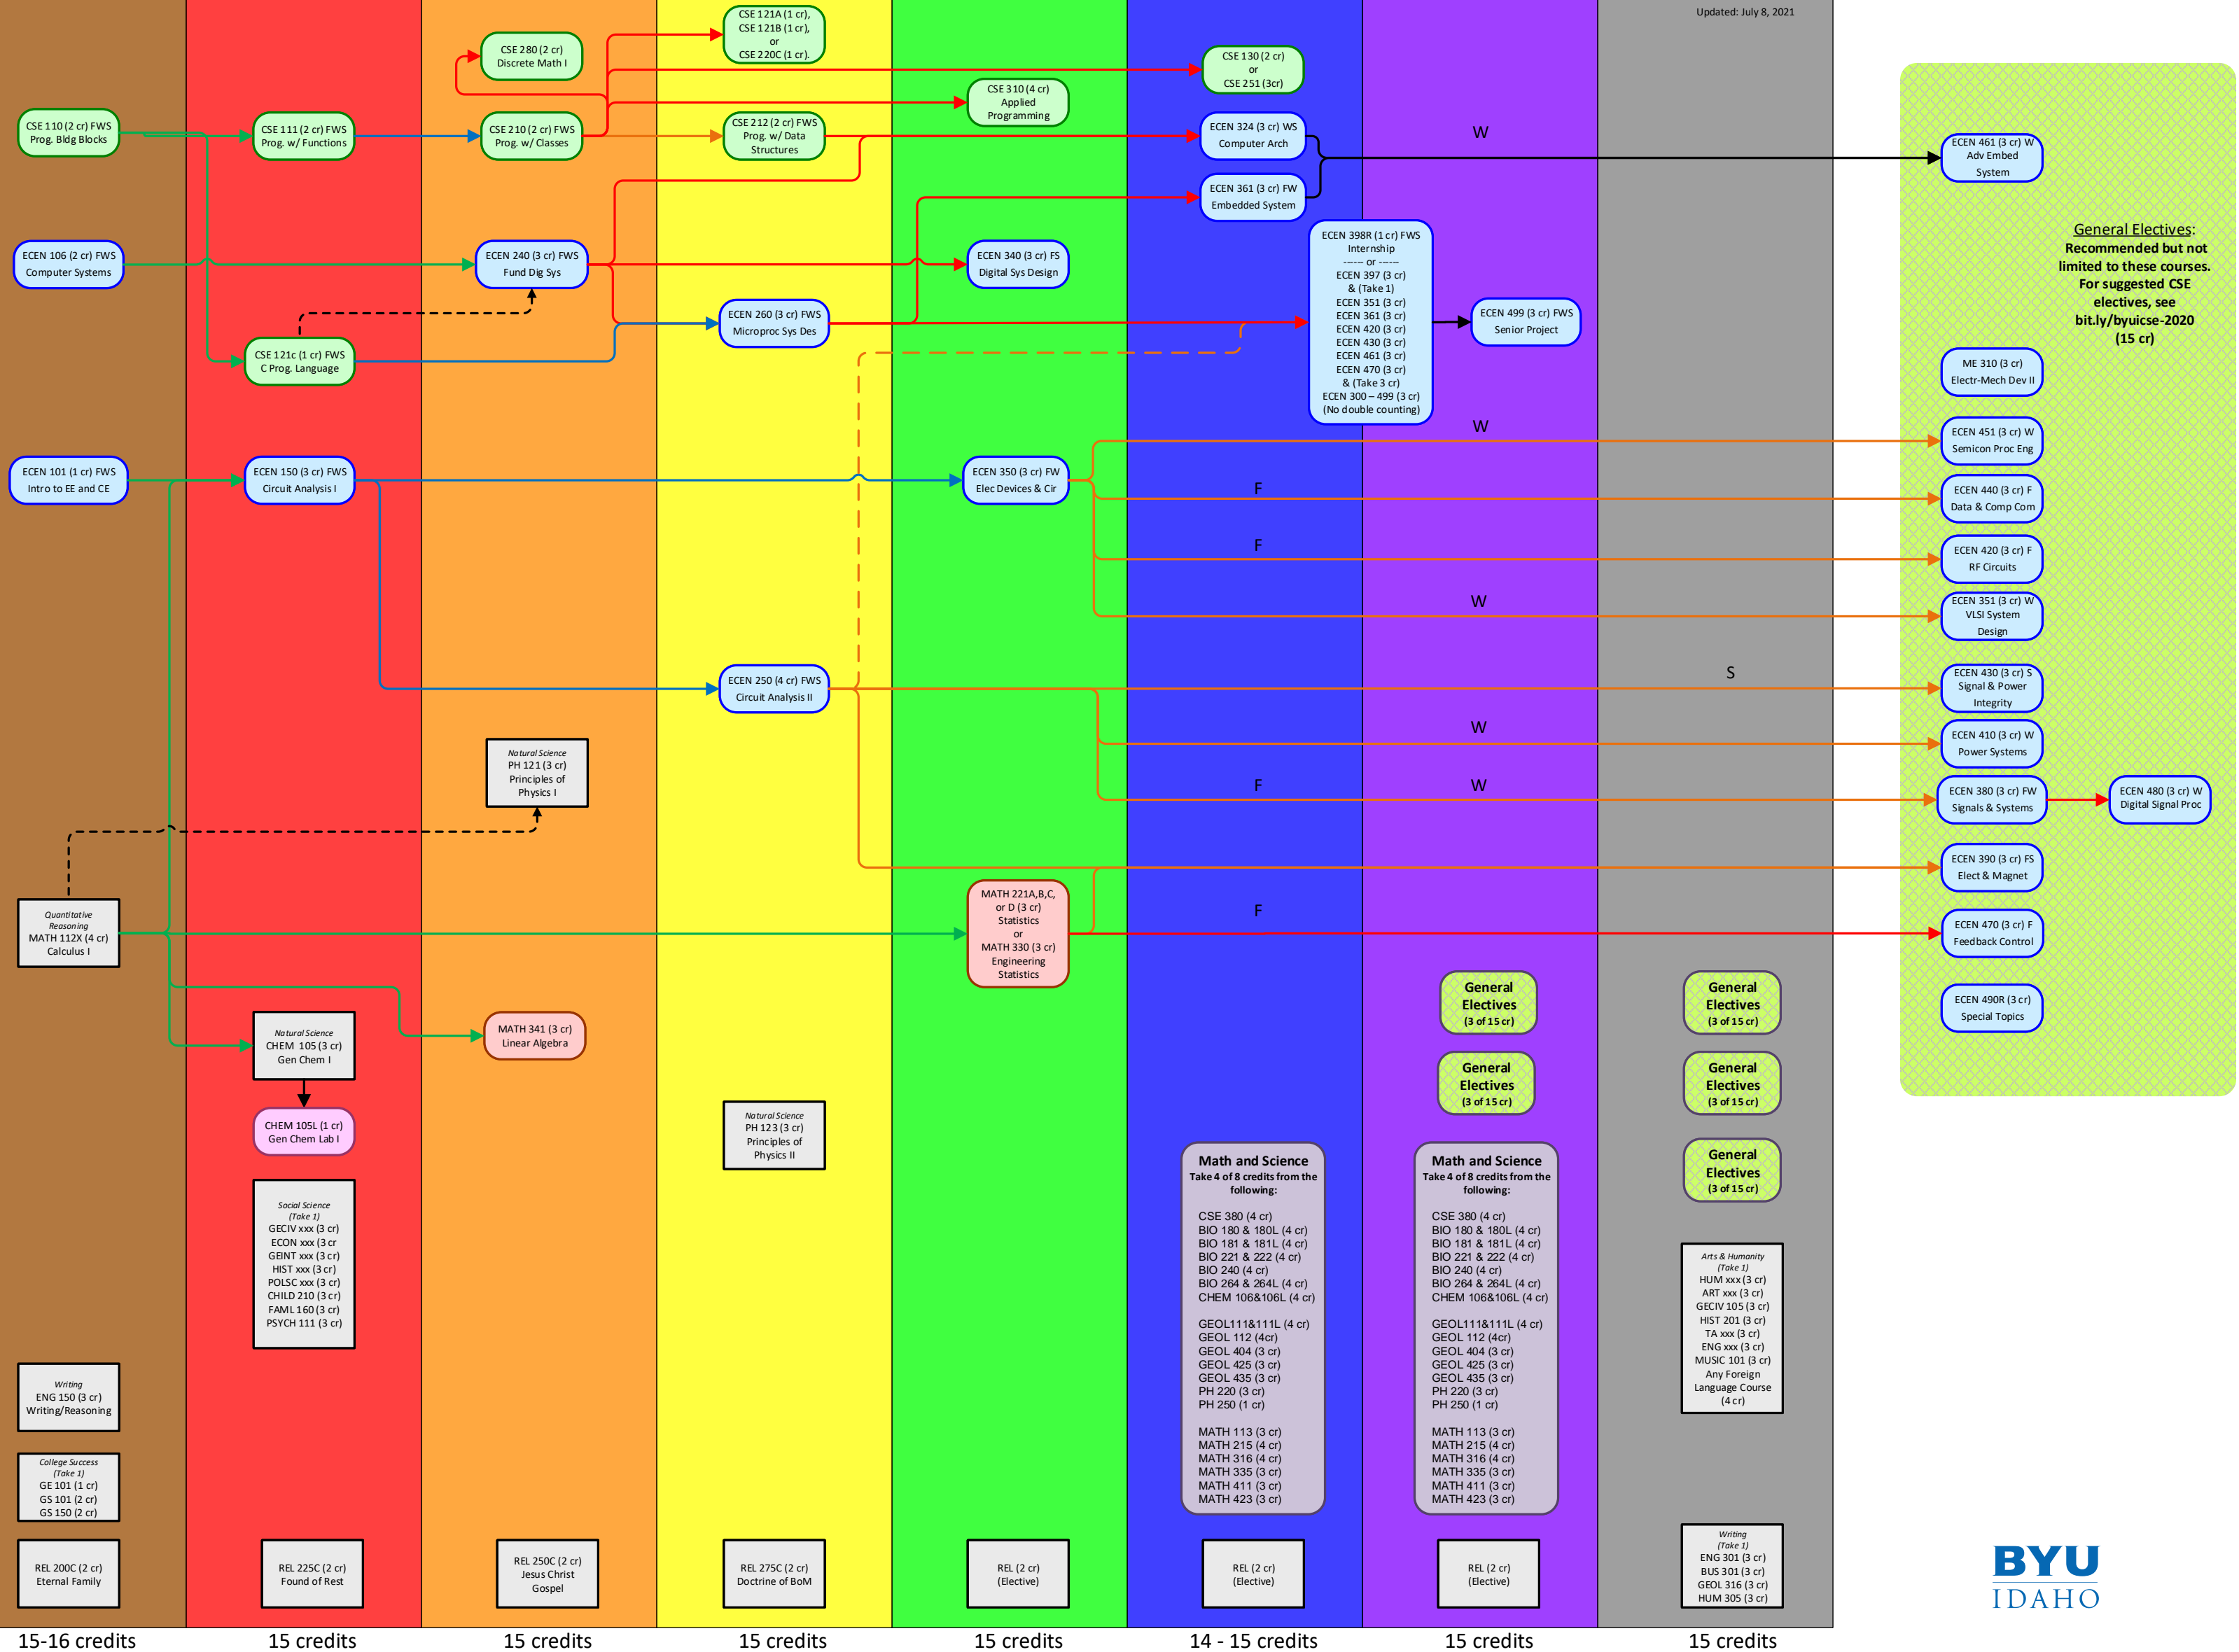

# 2021-2022 Catalog: Computer Engineering 8 Semester Completion Path - Course Dependencies shown

Updated: July 8, 2021

General Electives: Recommended but not limited to these courses. For suggested CSE electives, see bit.ly/byuicse-2020 (15 cr)