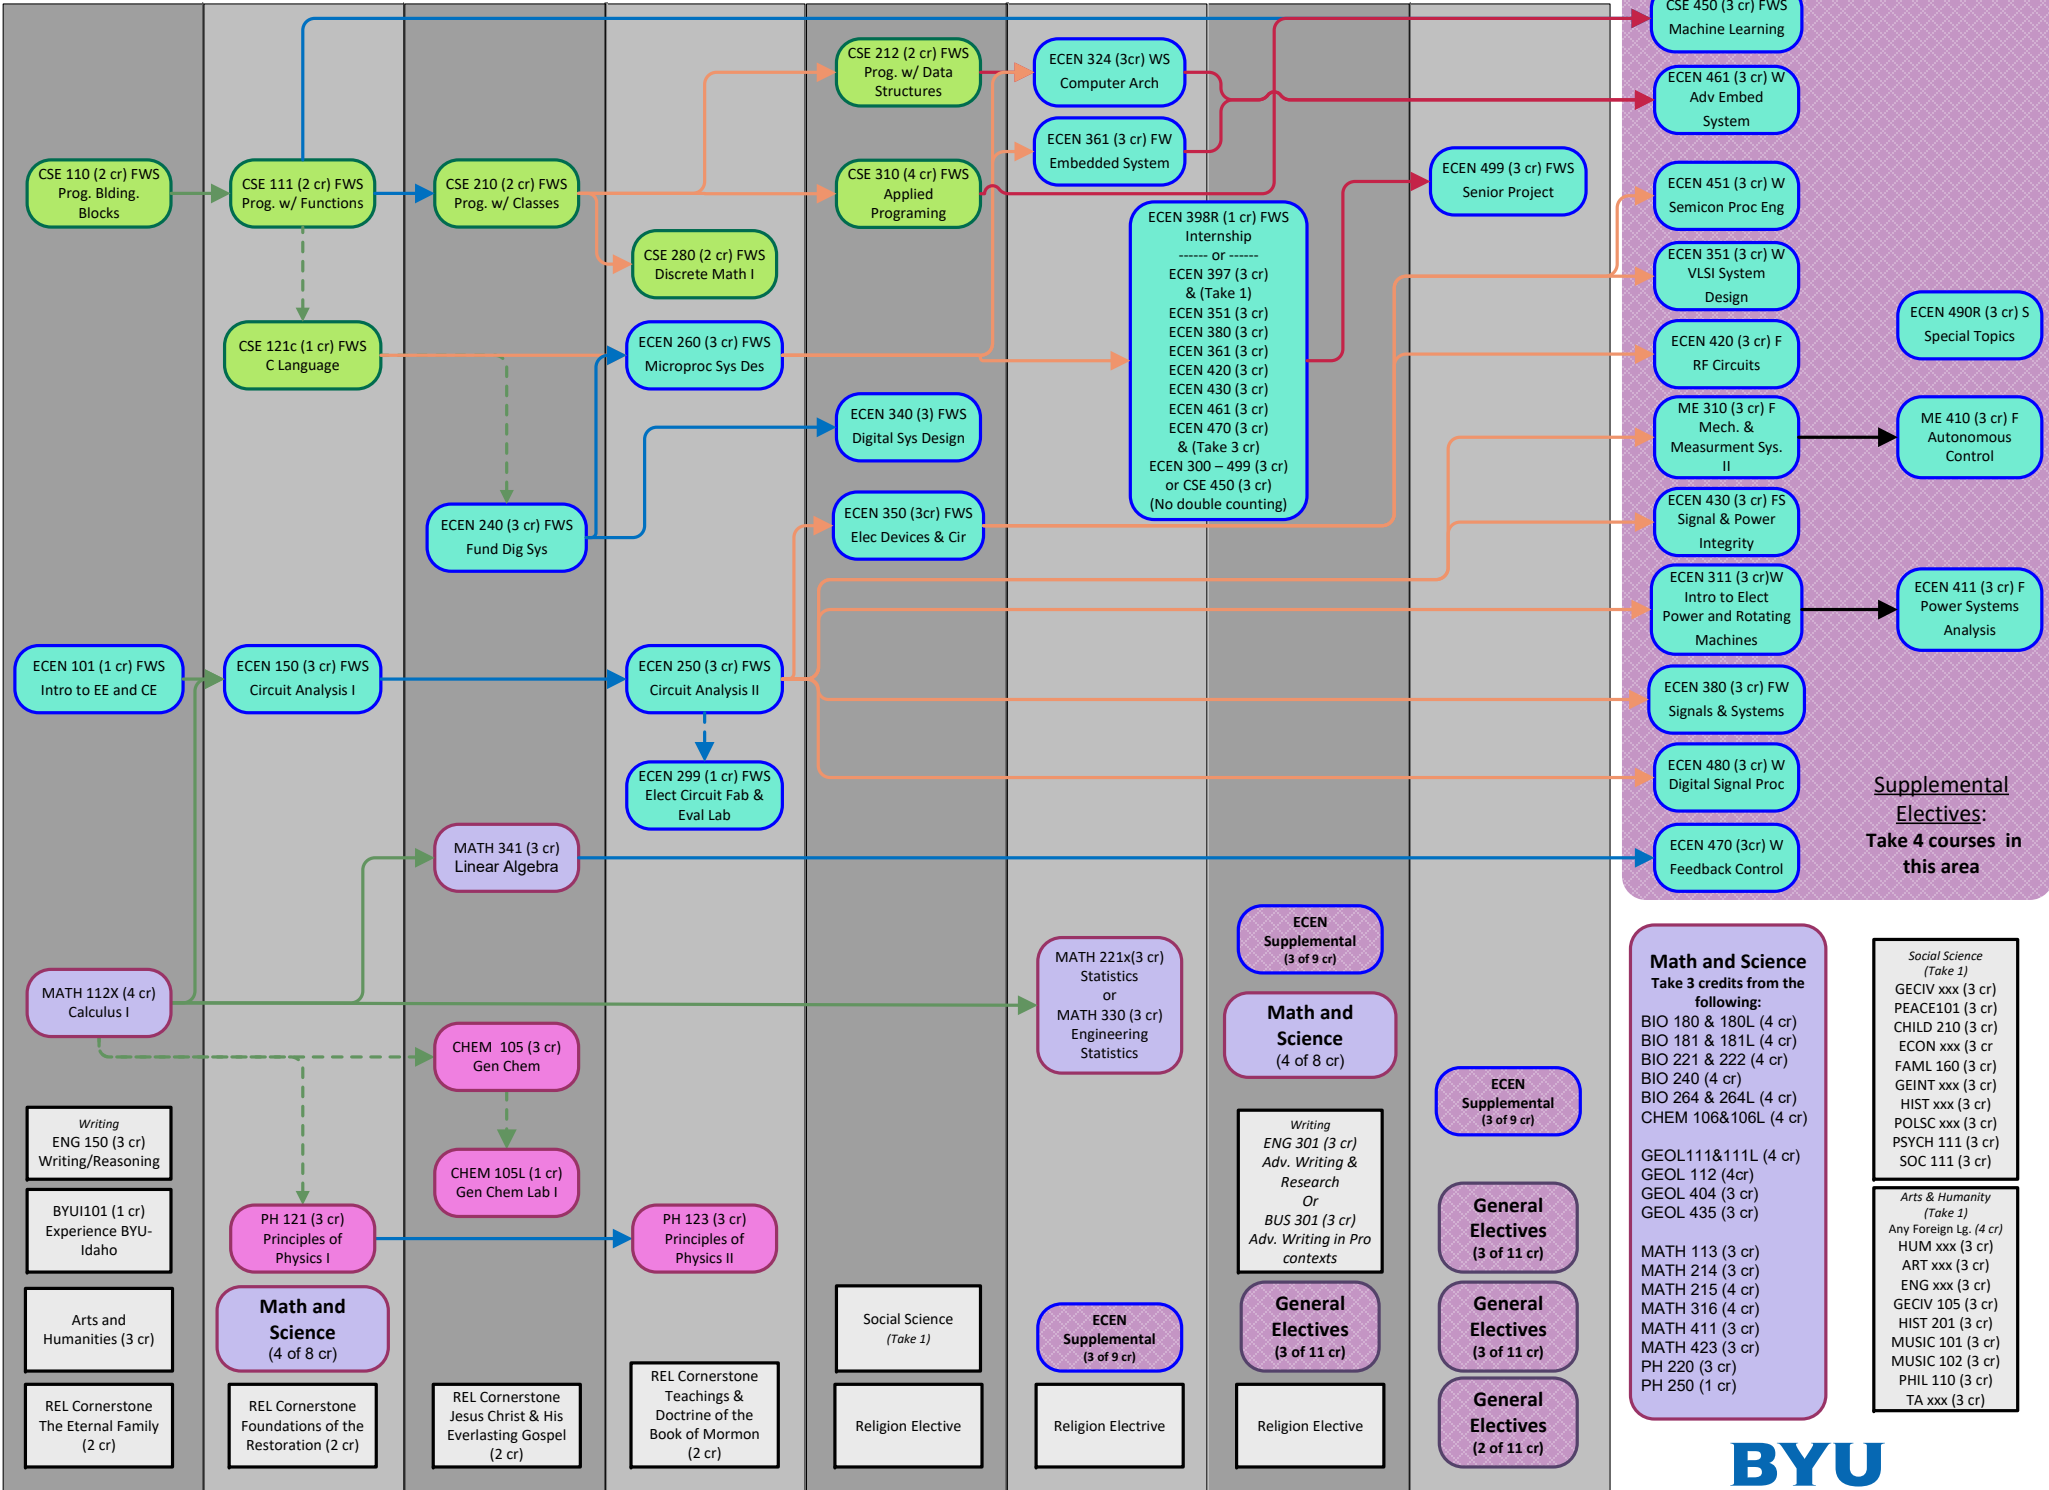

2024-2025 Catalog: Computer Engineering 8 Semester Completion Path - Course Dependencies shown

Supplemental Electives:
Take 4 courses in this area

Math and Science
Take 3 credits from the following:
 BIO 180 & 180L (4 cr)
 BIO 181 & 181L (4 cr)
 BIO 221 & 222 (4 cr)
 BIO 240 (4 cr)
 BIO 264 & 264L (4 cr)
 CHEM 106&106L (4 cr)
 GEOL111&111L (4 cr)
 GEOL 112 (4cr)
 GEOL 404 (3 cr)
 GEOL 435 (3 cr)
 MATH 113 (3 cr)
 MATH 214 (3 cr)
 MATH 215 (4 cr)
 MATH 316 (4 cr)
 MATH 411 (3 cr)
 MATH 423 (3 cr)
 PH 220 (3 cr)
 PH 250 (1 cr)

Social Science (Take 1)
 GECIV xxx (3 cr)
 PEACE101 (3 cr)
 CHLD 210 (3 cr)
 ECON xxx (3 cr)
 FAML 160 (3 cr)
 GEINT xxx (3 cr)
 HIST xxx (3 cr)
 POLSC xxx (3 cr)
 PSYCH 111 (3 cr)
 SOC 111 (3 cr)

Arts & Humanity (Take 1)
 Any Foreign Lg. (4 cr)
 HUM xxx (3 cr)
 ART xxx (3 cr)
 ENG xxx (3 cr)
 GECIV 105 (3 cr)
 HIST 201 (3 cr)
 MUSIC 101 (3 cr)
 MUSIC 102 (3 cr)
 PHIL 110 (3 cr)
 TA xxx (3 cr)