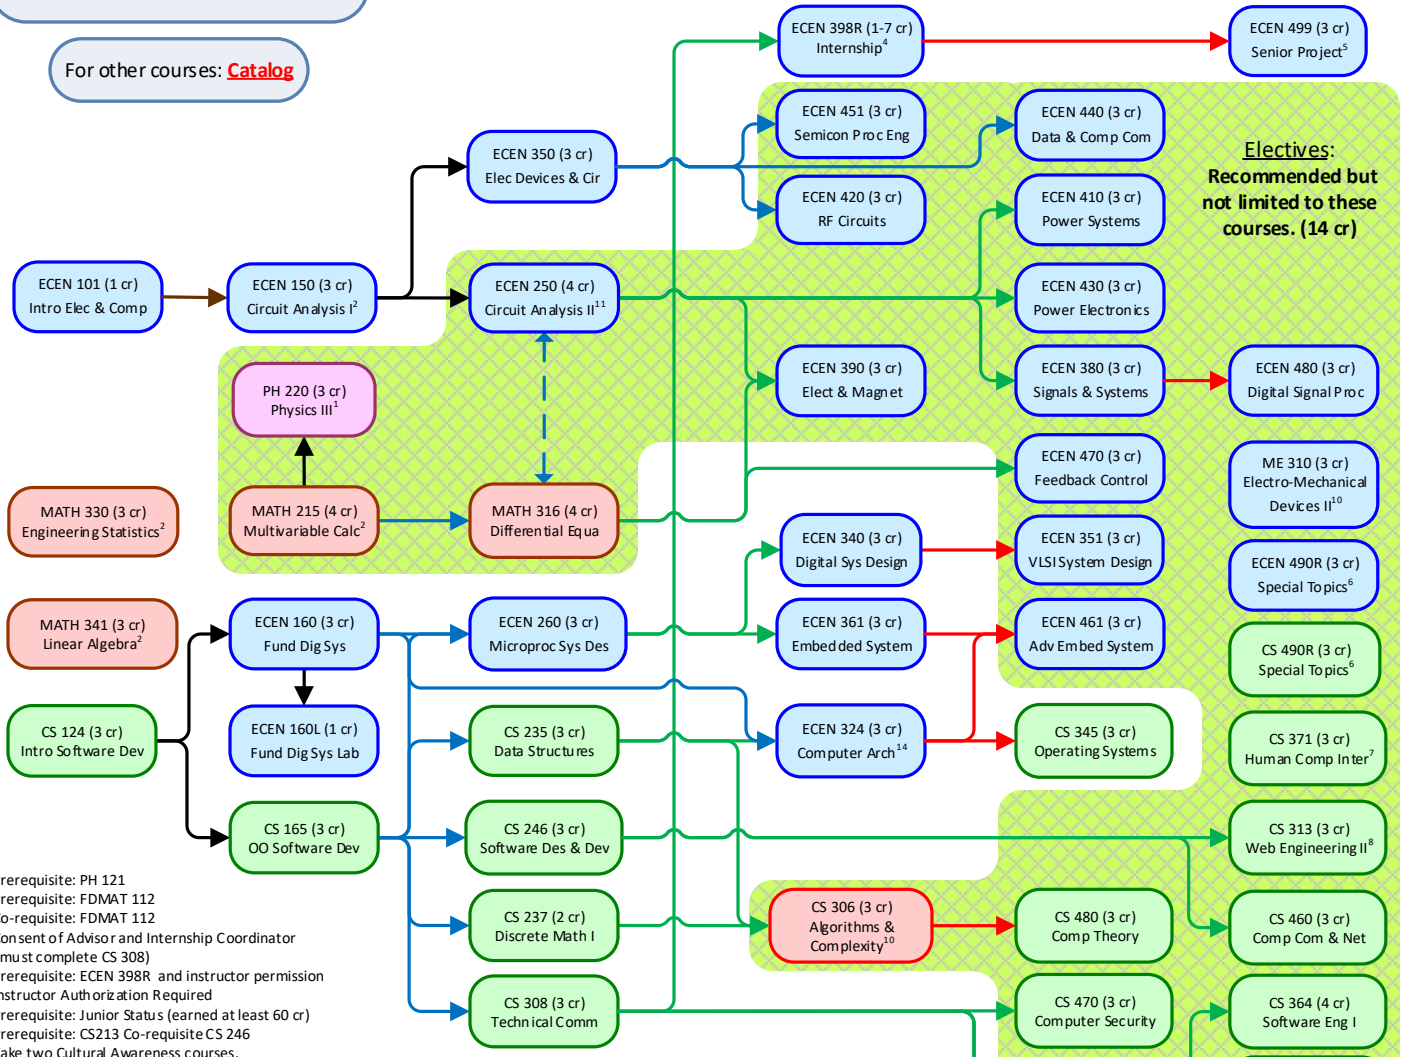

# Computer Engineering Course Dependencies 2017-2018 Catalog

Click [here](#) to see when a specific major course will be offered.

For other courses: [Catalog](#)

**Electives:**  
Recommended but not limited to these courses. (14 cr)

1. Prerequisite: PH 121
2. Prerequisite: FDMAT 112
3. Co-requisite: FDMAT 112
4. Consent of Advisor and Internship Coordinator (must complete CS 308)
5. Prerequisite: ECEN 398R and instructor permission
6. Instructor Authorization Required
7. Prerequisite: Junior Status (earned at least 60 cr)
8. Prerequisite: CS213 Co-requisite CS 246
9. Take two Cultural Awareness courses.  
See Foundations Catalog for options
10. If unable to register because of ME 142 or ME 210 prerequisite, contact Mechanical Eng. Secretary
11. Recommended Co-requisite: Math 316
12. Prerequisite: CS 237
13. Prerequisite: CS 124 and MATH 316 or Math 341
14. Prerequisite: MATH 215 and MATH 330

**Math and Science**  
Take 11 credits:

BIO 180 & 180L (4 cr)	BIO 240 (4 cr)
BIO 181 & 181L (4 cr)	BIO 264 (3 cr)
BIO 221 & 222 (4 cr)	MATH 113 (3 cr) <sup>2</sup>
CHEM 106 & 106L (4 cr) <sup>2</sup>	MATH 242 (2 cr)
CS 238 (4 cr) <sup>12</sup>	MATH 411 (3 cr) <sup>13</sup>
PH 127 (3 cr)	MATH 423 (3 cr) <sup>14</sup>

## Foundations Courses