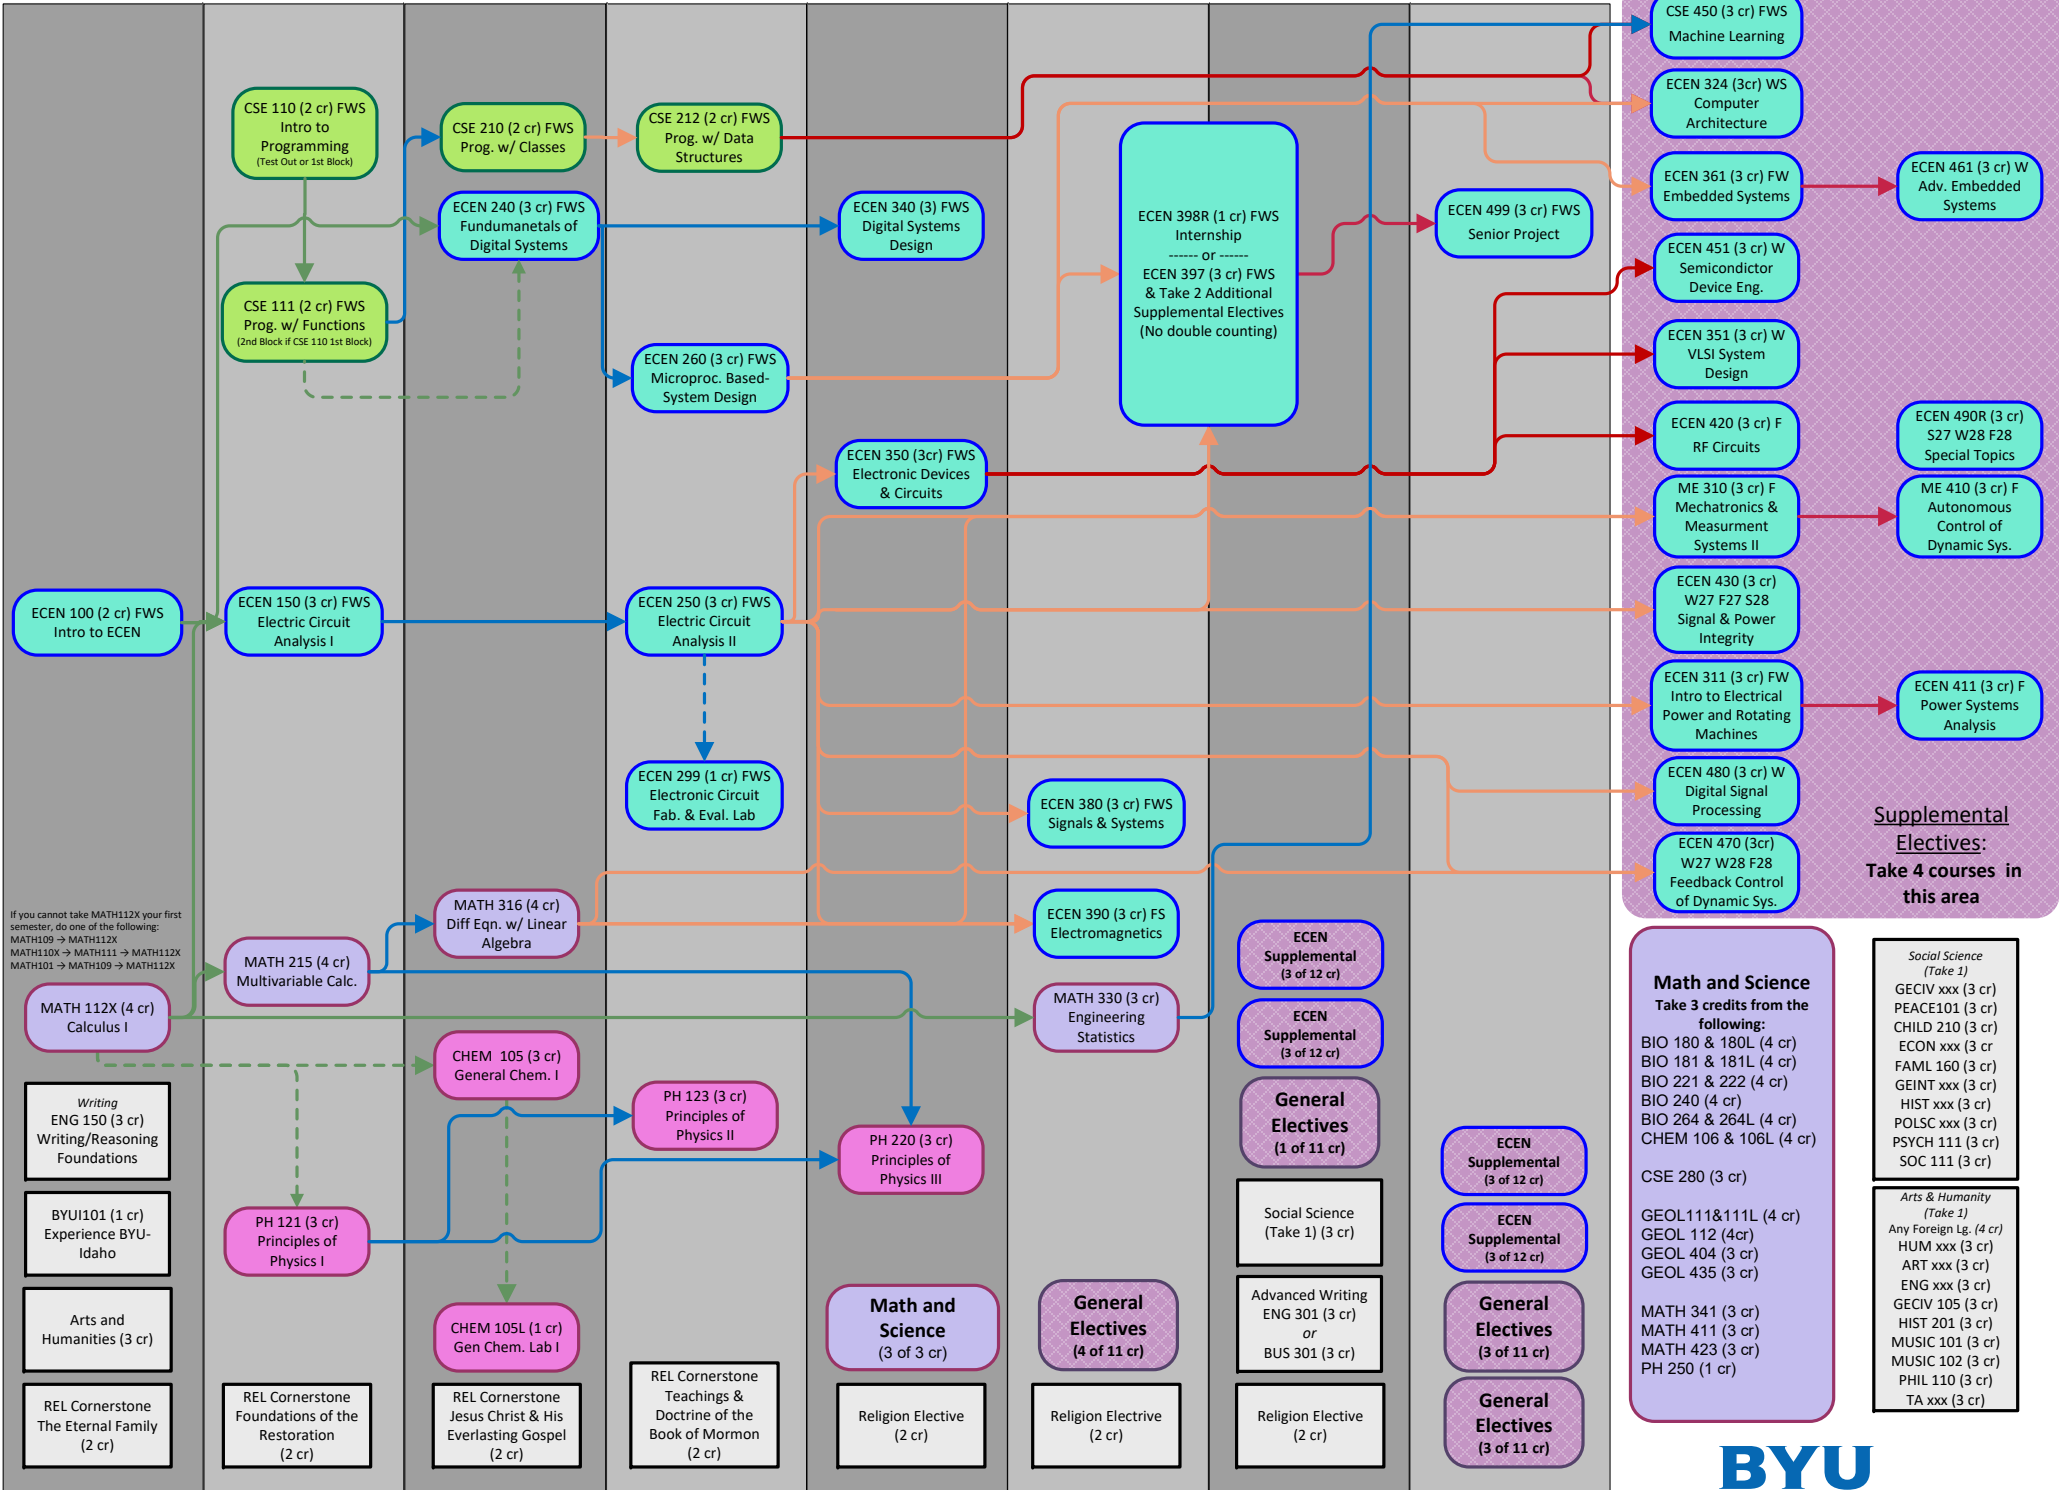

2026-2027 Catalog: Electrical Engineering 8 Semester Completion Path - Course Dependencies shown

Math and Science
Take 3 credits from the following:
BIO 180 & 180L (4 cr)
BIO 181 & 181L (4 cr)
BIO 221 & 222 (4 cr)
BIO 240 (4 cr)
BIO 264 & 264L (4 cr)
CHEM 106 & 106L (4 cr)
CSE 280 (3 cr)
GEOL111&111L (4 cr)
GEOL 112 (4cr)
GEOL 404 (3 cr)
GEOL 435 (3 cr)
MATH 341 (3 cr)
MATH 411 (3 cr)
MATH 423 (3 cr)
PH 250 (1 cr)

Social Science
(Take 1)
GECIV xxx (3 cr)
PEACE101 (3 cr)
CHILD 210 (3 cr)
ECON xxx (3 cr)
FAML 160 (3 cr)
GEINT xxx (3 cr)
HIST xxx (3 cr)
POLSC xxx (3 cr)
PSYCH 111 (3 cr)
SOC 111 (3 cr)

Arts & Humanity
(Take 1)
Any Foreign Lg. (4 cr)
HUM xxx (3 cr)
ART xxx (3 cr)
ENG xxx (3 cr)
GECIV 105 (3 cr)
HIST 201 (3 cr)
MUSIC 101 (3 cr)
MUSIC 102 (3 cr)
PHIL 110 (3 cr)
TA xxx (3 cr)