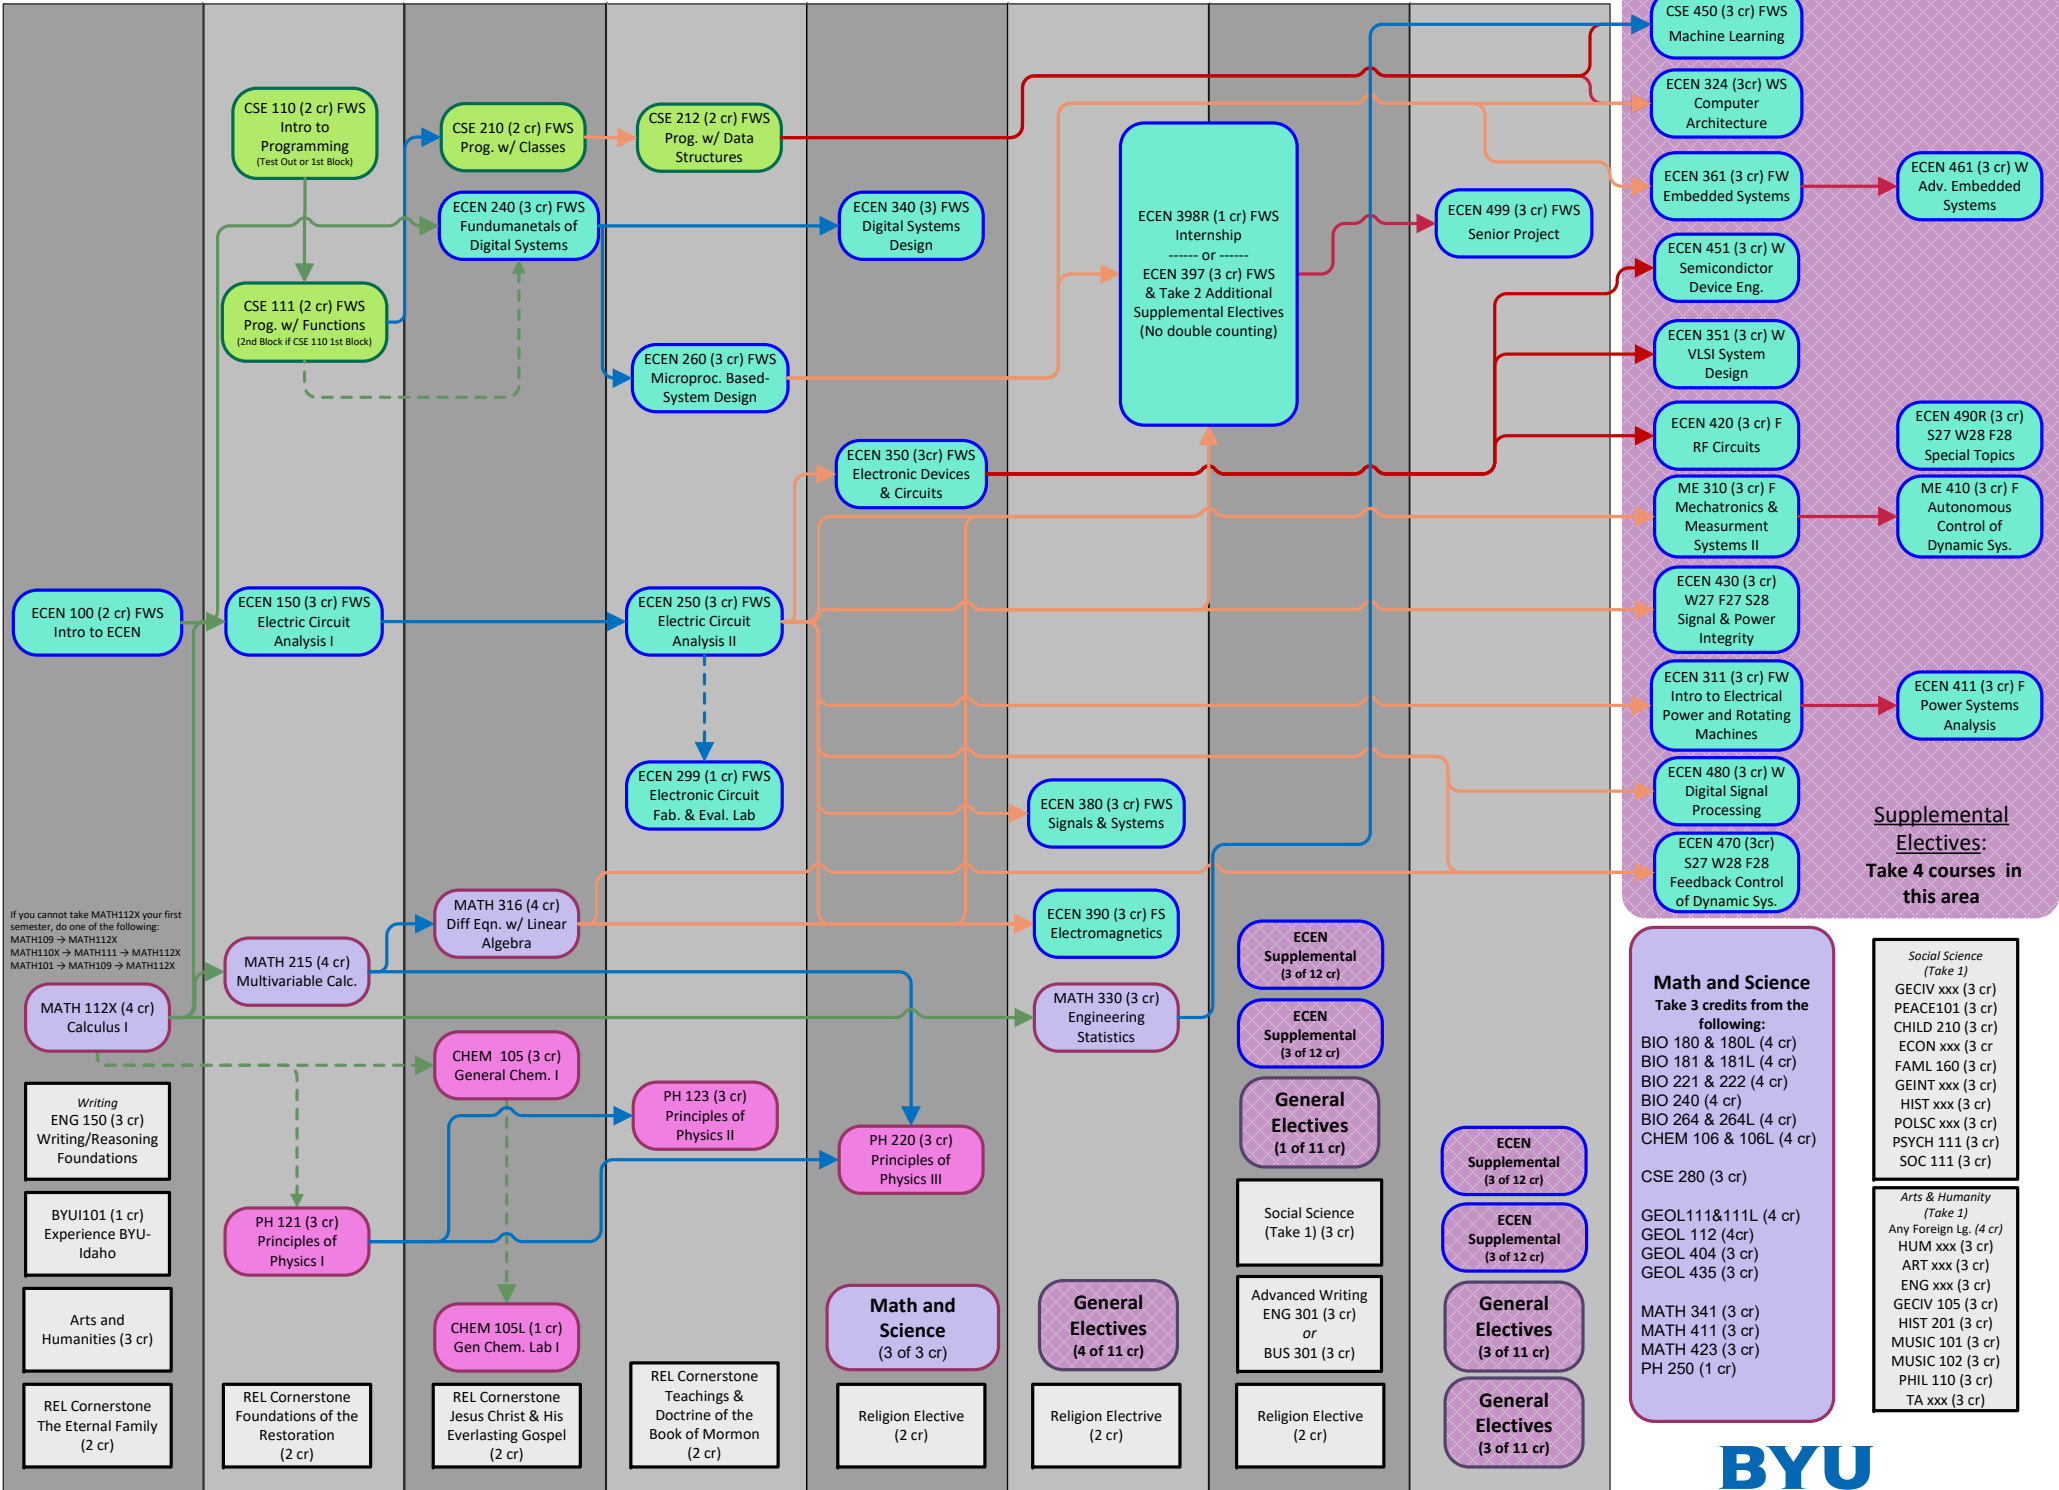

2026-2027 Catalog: Electrical Engineering 8 Semester Completion Path - Course Dependencies shown

Supplemental Electives:
Take 4 courses in this area

Math and Science
Take 3 credits from the following:
 BIO 180 & 180L (4 cr)
 BIO 181 & 181L (4 cr)
 BIO 221 & 222 (4 cr)
 BIO 240 (4 cr)
 BIO 264 & 264L (4 cr)
 CHEM 106 & 106L (4 cr)
 CSE 280 (3 cr)
 GEOL111&111L (4 cr)
 GEOL 112 (4cr)
 GEOL 404 (3 cr)
 GEOL 435 (3 cr)
 MATH 341 (3 cr)
 MATH 411 (3 cr)
 MATH 423 (3 cr)
 PH 250 (1 cr)

Social Science
(Take 1)
 GECIV xxx (3 cr)
 PEACE101 (3 cr)
 CHILD 210 (3 cr)
 ECON xxx (3 cr)
 FAML 160 (3 cr)
 GEINT xxx (3 cr)
 HIST xxx (3 cr)
 POLSC xxx (3 cr)
 PSYCH 111 (3 cr)
 SOC 111 (3 cr)

Arts & Humanity
(Take 1)
 Any Foreign Lg. (4 cr)
 HUM xxx (3 cr)
 ART xxx (3 cr)
 ENG xxx (3 cr)
 GECIV 105 (3 cr)
 HIST 201 (3 cr)
 MUSIC 101 (3 cr)
 MUSIC 102 (3 cr)
 PHIL 110 (3 cr)
 TA xxx (3 cr)

15 credits 14 or 16 credits 15 credits 14 credits 14 credits 15 credits 15 credits 15 credits