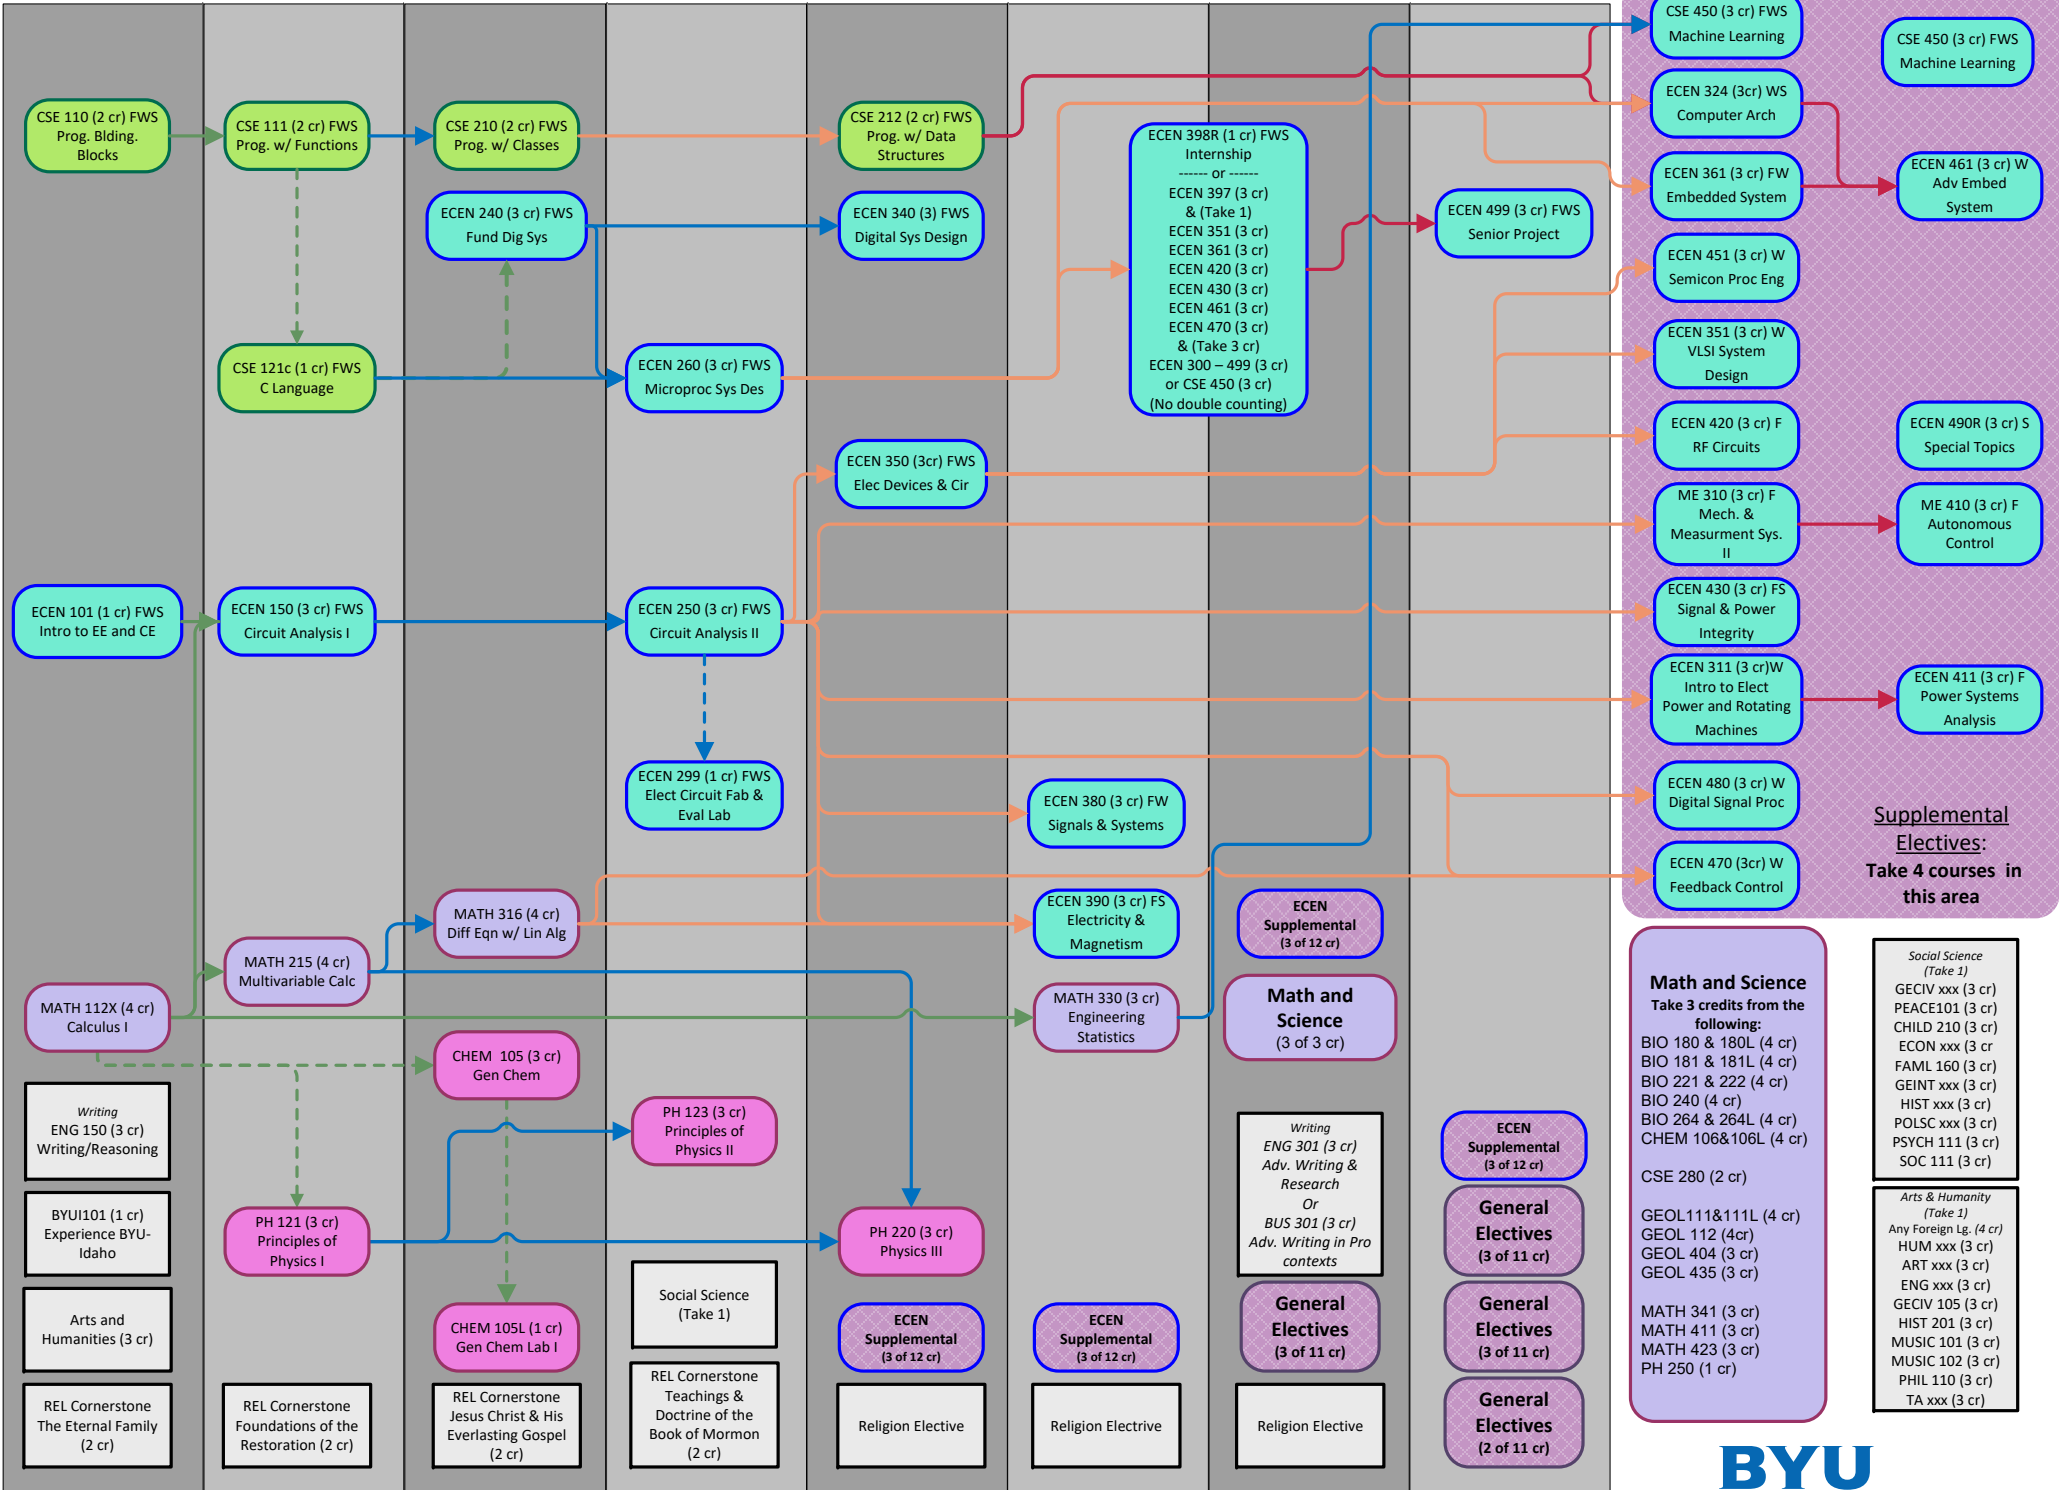

2024-2025 Catalog: Electrical Engineering 8 Semester Completion Path - Course Dependencies shown

16 credits 15 credits 15 credits 15 credits 16 credits 14 credits 14 credits 14 credits