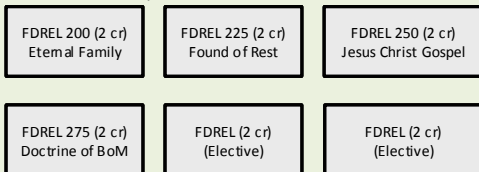

Electrical and Computer Engineering (Major: Associate-Level)
 Course Dependencies
 2017-2018 Catalog

Click [here](#) to see when a specific major course will be offered.

For other courses: [Catalog](#)

Electives:
 Take 1 credit

1. Prerequisite: FDMAT 112
2. Co-requisite: FDMAT 112
3. Recommended Co-requisite: Math 316

Foundations Courses

Eternal Truths

Take 2 required courses, then choose 2 courses

Quantitative Reasoning

Science

Academic Fundamentals