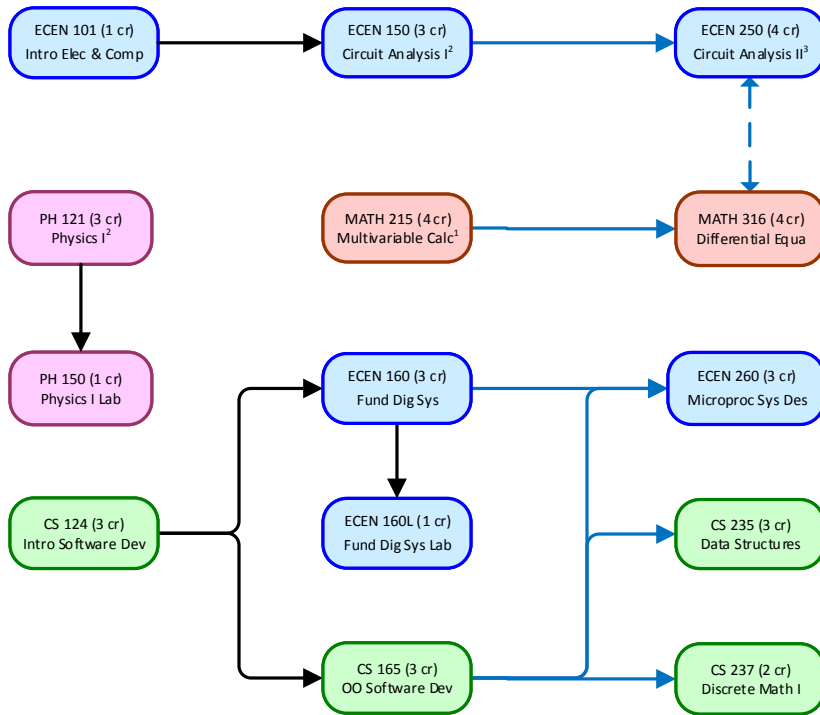

Electrical and Computer Engineering (Major: Associate-Level)
 Course Dependencies
 2017-2018 Catalog

Click [here](#) to see when a specific major course will be offered.

For other courses: [Catalog](#)

Electives:
 Take 1 credit

1. Prerequisite: FDMAT 112
2. Co-requisite: FDMAT 112
3. Recommended Co-requisite: Math 316

Foundations Courses

Eternal Truths

Take 2 required courses, then choose 2 courses

Quantitative Reasoning

Science

Academic Fundamentals