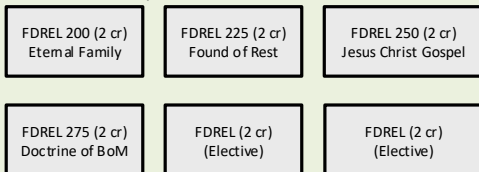

Electrical and Computer Engineering (Major: Associate-Level) Course Dependencies 2019-2020 Catalog

Click [here](#) to see when a specific major course will be offered.

For other courses: [Catalog](#)

Electives:
Take 1 credit

1. Prerequisite: FDMAT 112
2. Co-requisite: FDMAT 112
3. Recommended Co-requisite: Math 316

Foundations Courses

Eternal Truths

Take 2 required courses, then choose 2 courses

Quantitative Reasoning

Complete 1 of the following