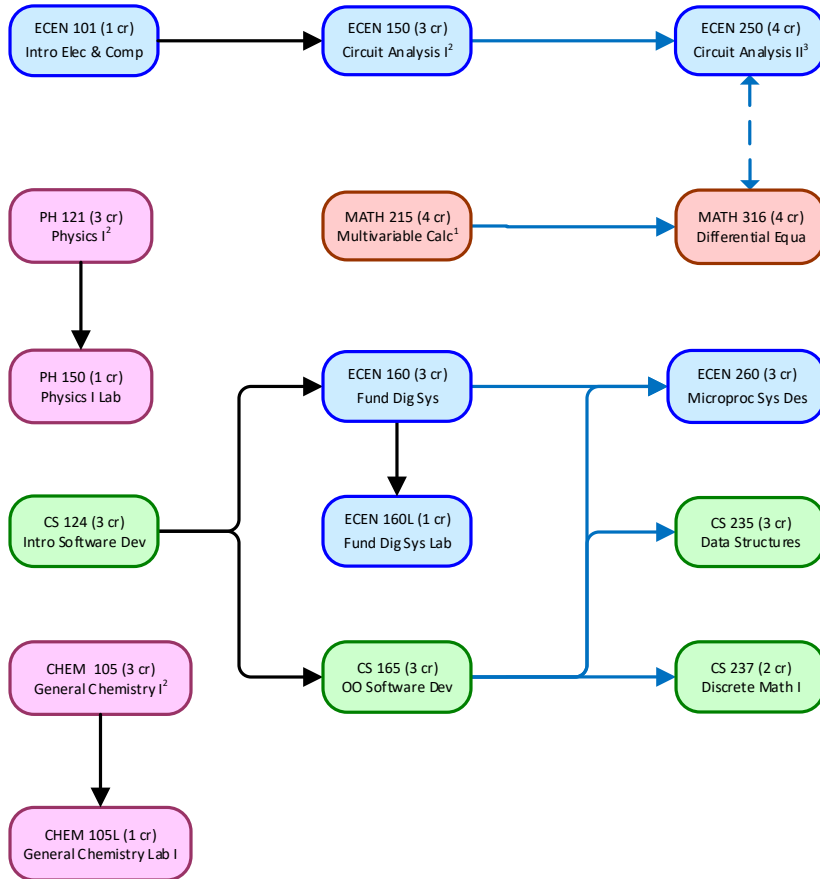

Electrical and Computer Engineering (Major: Associate-Level) Course Dependencies 2019-2020 Catalog

Click [here](#) to see when a specific major course will be offered.

For other courses: [Catalog](#)

Electives:
Take 1 credit

1. Prerequisite: FDMAT 112
2. Co-requisite: FDMAT 112
3. Recommended Co-requisite: Math 316

Foundations Courses

Eternal Truths

Take 2 required courses, then choose 2 courses

Quantitative Reasoning

Complete 1 of the following